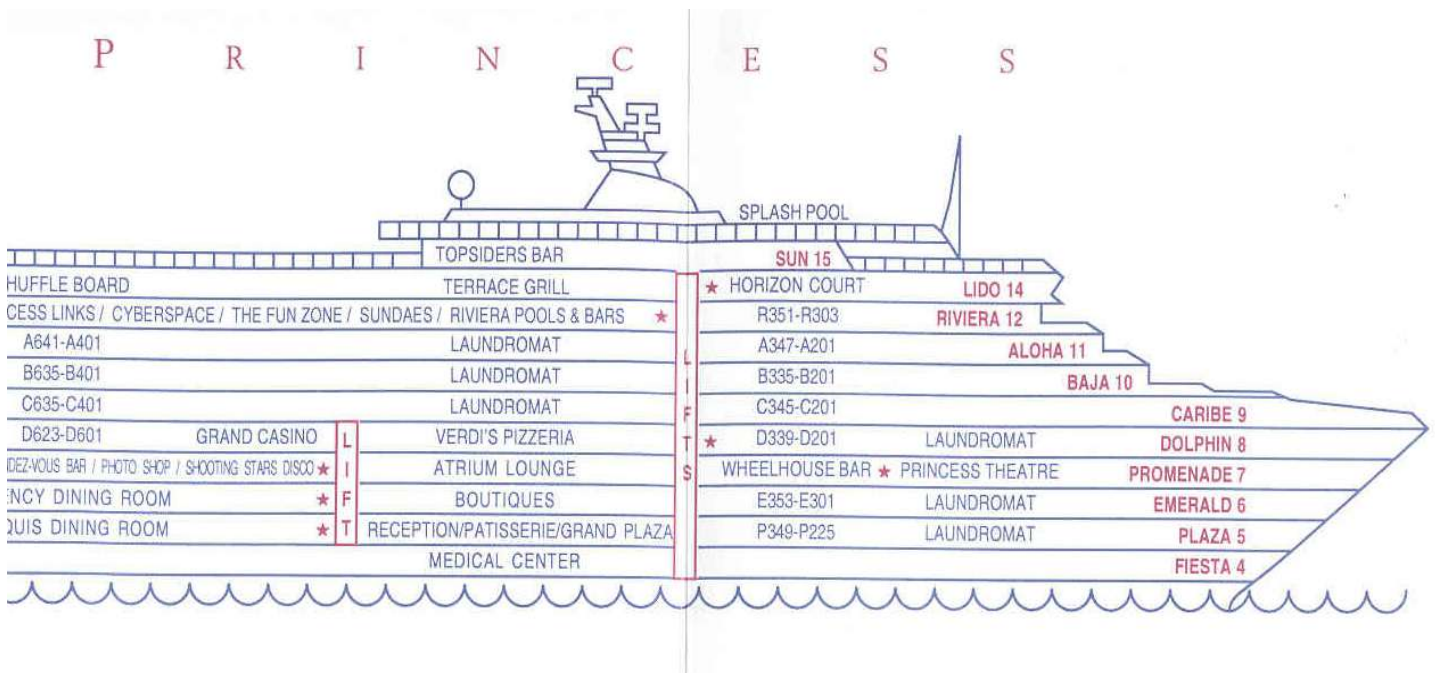

SUN PRINCESSSM POCKET GUIDE

SUN PRINCESS FACT SHEET

Built • Monfalcone (Italy), November 1995
Port of Registry • Hamilton, Bermuda
Call Sign • ZCBU6
Official Number • 902928
Gross Tonnage • 77,441
Net Tonnage • 44,193
Length Overall • 856 feet
Breadth • 106 feet
Fuel Capacity • 2654 metric tons (*)
Fresh Water Capacity • 2370 metric tons (*)
Normal Passenger Capacity • 1950
Normal Crew Figure • 900
Cruising Speed • 21 knots (**)

(*) 1 metric ton = 264.5 gallons

(**) 1 knot = 1.15 statute mile an hour (approx.)

ON BOARD TELEPHONE SERVICE

MEDICAL EMERGENCY	911
RECEPTION/PURSER'S DESK ..	5000
BUSINESS CENTER	12626
CASINO	8503
BOUTIQUES	6408
PHOTO SHOP	7601
BEAUTY SALON	12702
TOUR OFFICE	5420
YOUTH CENTER - FUN ZONE	12601
ROOM SERVICE	9000
WINE LINE	5406

TO DIAL ANOTHER STATEROOM.....
DIAL DECK NUMBER PLUS STATEROOM NUMBER
(i.e. PLAZA 360 = 5360)

PRINCESS CRUISES
escape completely™

S U N D O W N P